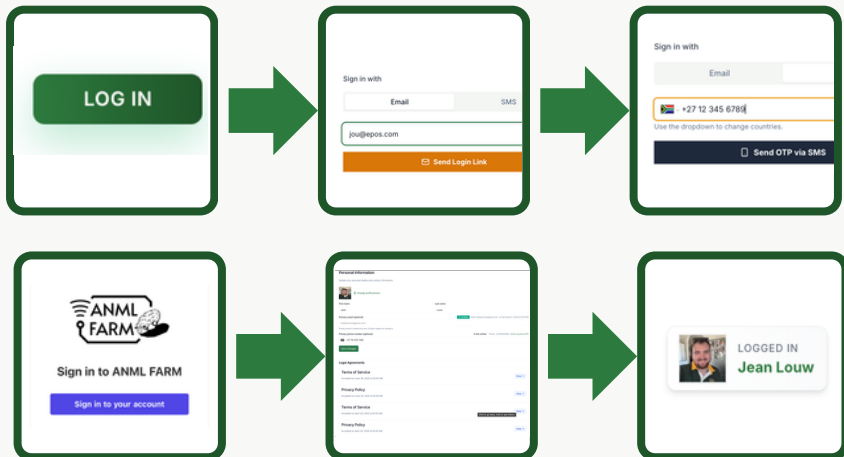

The screenshot displays the ANML FARM website interface. On the left, under the 'Articles' section, there is a search bar and two article cards. The first article is titled 'Peter Thiel Just Bet \$220M on Livestock Tech. He Only Got One Piece.' and is dated April 9, 2025. The second article is titled 'Beat the Drought: 3 Proven Ways to Keep Your Livestock Thriving When the Rain Stops' and is dated August 13, 2025. On the right, the 'Browse Topics' sidebar lists various categories: Agriculture, Technology, Business, Labour, Agriculture, Technology, Business, Labour, Agriculture, and Technology, each with a dropdown arrow.

# Raak Betrokke by ANML FARM Beleggers

Ons soek vennote wat saam met ons Afrika se veeboerdery digitaliseer. As jy 'n bestuurde belegging in landbou-tegnologie soek, kontak ons by [www.anmlfarm.com/investors](http://www.anmlfarm.com/investors).

# Hoe Om Te Begin

Skandeer die QR met jou foon kamera  
of gaan op jou internet en sleutel in  
**[www.anmlfarm.com](http://www.anmlfarm.com)**

# Hoe Om Te Begin Teken Op

1. Skandeer die QR-kode of gaan na [anmlfarm.com](https://anmlfarm.com)
2. Druk "Sign In" regs bo
3. Vir Foon:
  - a. Tik jou foonnommer in en druk "Stuur OTP"
  - b. Tik die 6-syfer-kode wat per SMS / WhatsApp aankom
4. Vir e-pos:
  - a. Tik jou epos in en druk "Send Login Link"
  - b. Monitor jou inboks vir 'n epos van ANML FARM
  - c. Volg die knoppie in die epos en jy is in
5. Vul jou profiel in en stem in met die terme