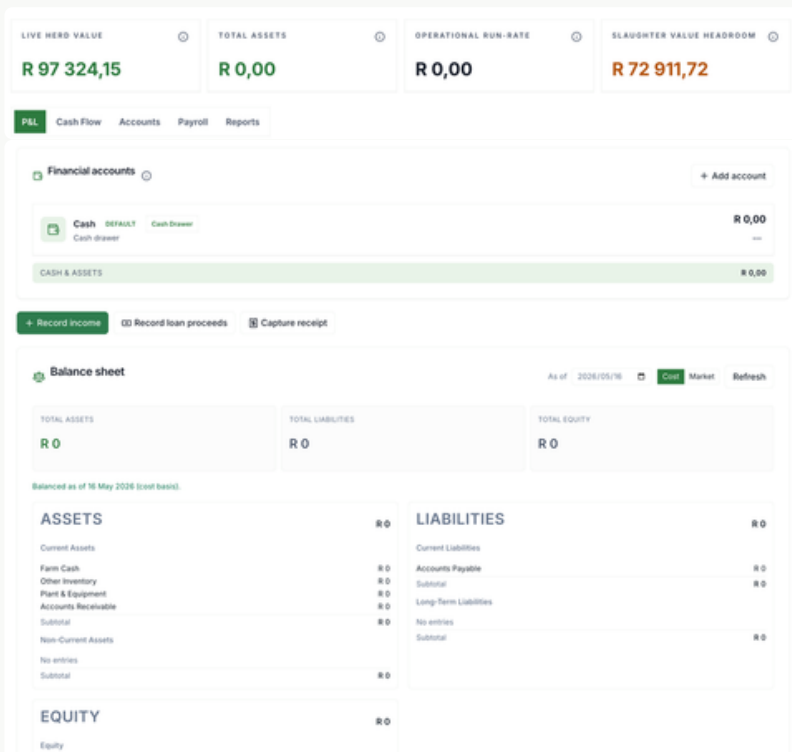

Vierde Pilaar van ANML FARM

Jou Geld

- **Skandeer 'n kwitansie:** vat 'n foto, sien dit in jou boeke.
- **Regte rekeninge:** ABSA Tjek, FNB Spaar, kontant in die kantoor, leningsrekening, net soos dit in die regte wêreld lyk.
- **Lewende kudde-waarde:** sien wat jou diere vandag werd is, opgedateer weekliks teen RPO-mark pryse.
- **Voer-koste teen die mark:** vergelyk jou voer-uitgawes met SAFEX se geel-mielie, soja en sonneblom pryse.
- **Kontantvloei en begroting:** sien wat inkom, wat uitgaan, en wat oor is, lewendig
- **Bank-rekonsiliasie:** laai jou bankstaat op, en stel die paar gapings reg in een skerm.
- **Vaste bates en depresiasie:** voertuie, trekkers, hekke, als outomaties.
- **Lenings reg boek:** kapitaal en rente word outomaties gesplit.
- **Verkoop- en koop-paspoorte:** verkoop 'n dier aan 'n ander ANML FARM-boer, en die hele rekord trek saam.
- **Boer-uitsig of Rekenmeester-uitsig:** eenvoudig vir jou, vol detail wanneer jou rekenmeester intel.
- **Oudit-spoor:** elke inskrywing, wie, wanneer, als gereed vir SARS.